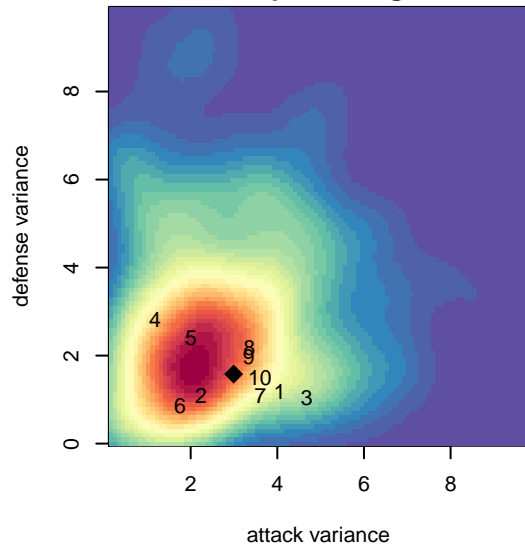

Liga Tlaxtli B03

Liga Tlaxtli
Skagit, WA
B03 total strength=390
attack=0.4 defense=0.15

alt names used:
LIGA TLAXTLI (WA)
Tlaxtli [B03]
LIGA TLAXTLI B02 (WA)

Venues played:
2014 Seattle Cup BU11
2014 WA Rush Cup B11 Bronze U11
2014 REDAPT Cup Silver 9v9 U11

Liga Tlaxtli B03
Dots are actual minus expected GF (blue circles) and GA (red triangles).
Blue line is smoothed change in attack strength. Red is smoothed change in defense strength.

**attack and defense variance (black dot)
relative to other teams
and top 10 in region**

Performance relative to 13 month average

Distribution of opponents
 Red = Lose zone, Blue = Win zone, Green = Even
 Black line separates win/lose zones

lot. A=Neither has attack advantage, B=Opponent has both attack and defense advantage, C=Opponent has both attack and defense disadvantage, D=Both have