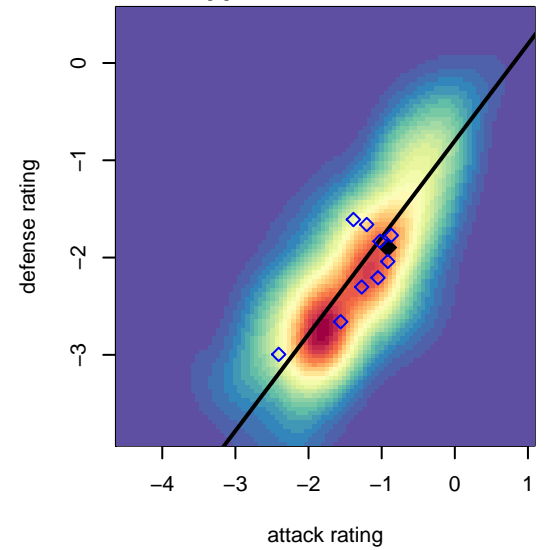

Liga Tlaxtli B03

Liga Tlaxtli
Skagit, WA
B03 total strength=390
attack=0.4 defense=0.15

alt names used:
LIGA TLAXTLI (WA)
Tlaxtli [B03]
LIGA TLAXTLI B02 (WA)

Venues played:
2014 Seattle Cup BU11
2014 WA Rush Cup B11 Bronze U11
2014 REDAPT Cup Silver 9v9 U11

Liga Tlaxtli B03
Dots are actual minus expected GF (blue circles) and GA (red triangles).
Blue line is smoothed change in attack strength. Red is smoothed change in defense strength.

**attack and defense variance (black dot)
relative to other teams
and top 10 in region**

**attack and defense rating
relative to others at age
and all opponents in last 13 months**

**attack and defense rating
relative to others at age
and all opponents in last 13 months**

Performance relative to 13 month average

Performance relative to 13 month average

Distribution of opponents
 Red = Lose zone, Blue = Win zone, Green = Even
 Black line separates win/lose zones

lot. A=Neither has attack advantage, B=Opponent has both attack and defense advantage, C=Opponent has both attack and defense disadvantage, D=Both have