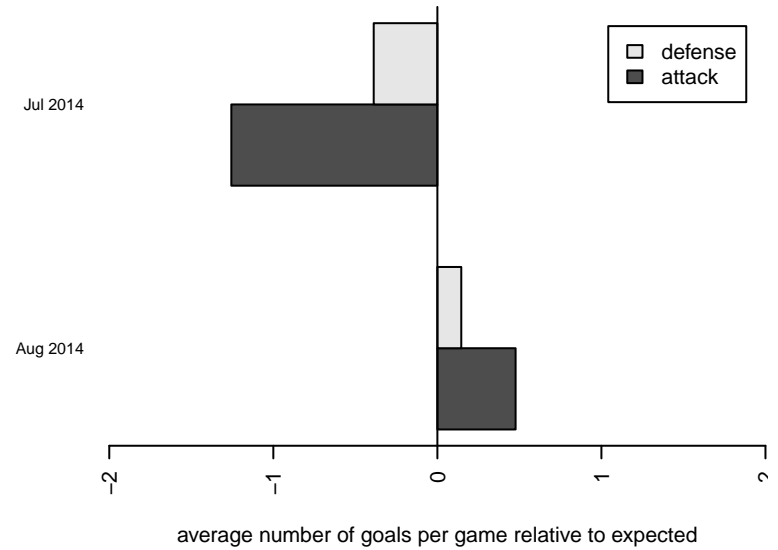

Liga Tlaxtli B03
Dots are actual minus expected GF (blue circles) and GA (red triangles).
Blue line is smoothed change in attack strength. Red is smoothed change in defense strength.

**attack and defense variance (black dot)
relative to other teams
and top 10 in region**

**attack and defense rating
relative to others at age
and all opponents in last 13 months**

**attack and defense rating
relative to others at age
and all opponents in last 13 months**

Performance relative to 13 month average

Performance relative to 13 month average

Distribution of opponents
 Red = Lose zone, Blue = Win zone, Green = Even
 Black line separates win/lose zones

lot. A=Neither has attack advantage, B=Opponent has both attack and defense advantage, C=Opponent has both attack and defense disadvantage, D=Both have