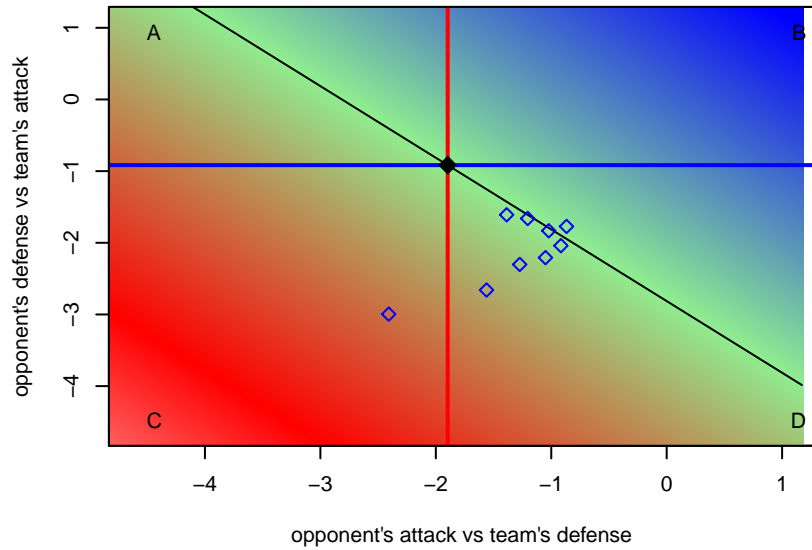

Liga Tlaxtli B03
Dots are actual minus expected GF (blue circles) and GA (red triangles).
Blue line is smoothed change in attack strength. Red is smoothed change in defense strength.

**attack and defense variance (black dot)
relative to other teams
and top 10 in region**

**attack and defense rating
relative to others at age
and all opponents in last 13 months**

**attack and defense rating
relative to others at age
and all opponents in last 13 months**

Performance relative to 13 month average

Performance relative to 13 month average

Distribution of opponents
 Red = Lose zone, Blue = Win zone, Green = Even
 Black line separates win/lose zones

lot. A=Neither has attack advantage, B=Opponent has both attack and defense advantage, C=Opponent has both attack and defense disadvantage, D=Both have