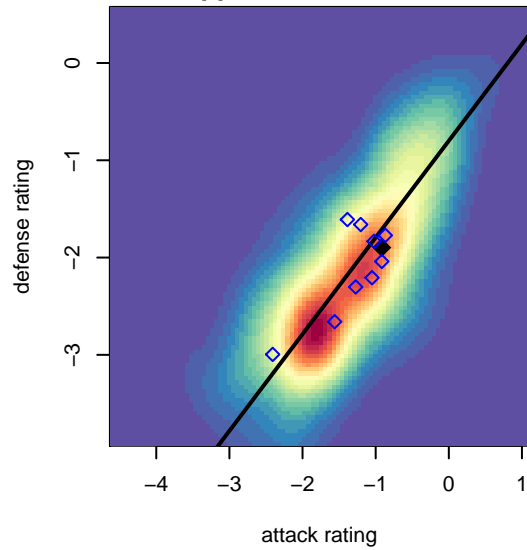

**attack and defense rating
relative to others at age
and all opponents in last 13 months**