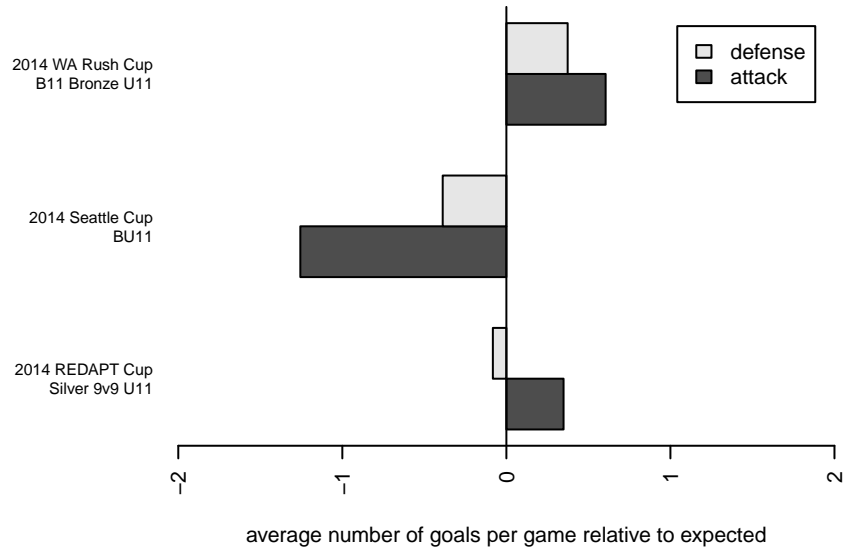

Liga Tlaxtli B03
Dots are actual minus expected GF (blue circles) and GA (red triangles).
Blue line is smoothed change in attack strength. Red is smoothed change in defense strength.

**attack and defense variance (black dot)
relative to other teams
and top 10 in region**

**attack and defense rating
relative to others at age
and all opponents in last 13 months**

**attack and defense rating
relative to others at age
and all opponents in last 13 months**

Performance relative to 13 month average

Performance relative to 13 month average

Distribution of opponents
 Red = Lose zone, Blue = Win zone, Green = Even
 Black line separates win/lose zones

lot. A=Neither has attack advantage, B=Opponent has both attack and defense advantage, C=Opponent has both attack and defense disadvantage, D=Both have